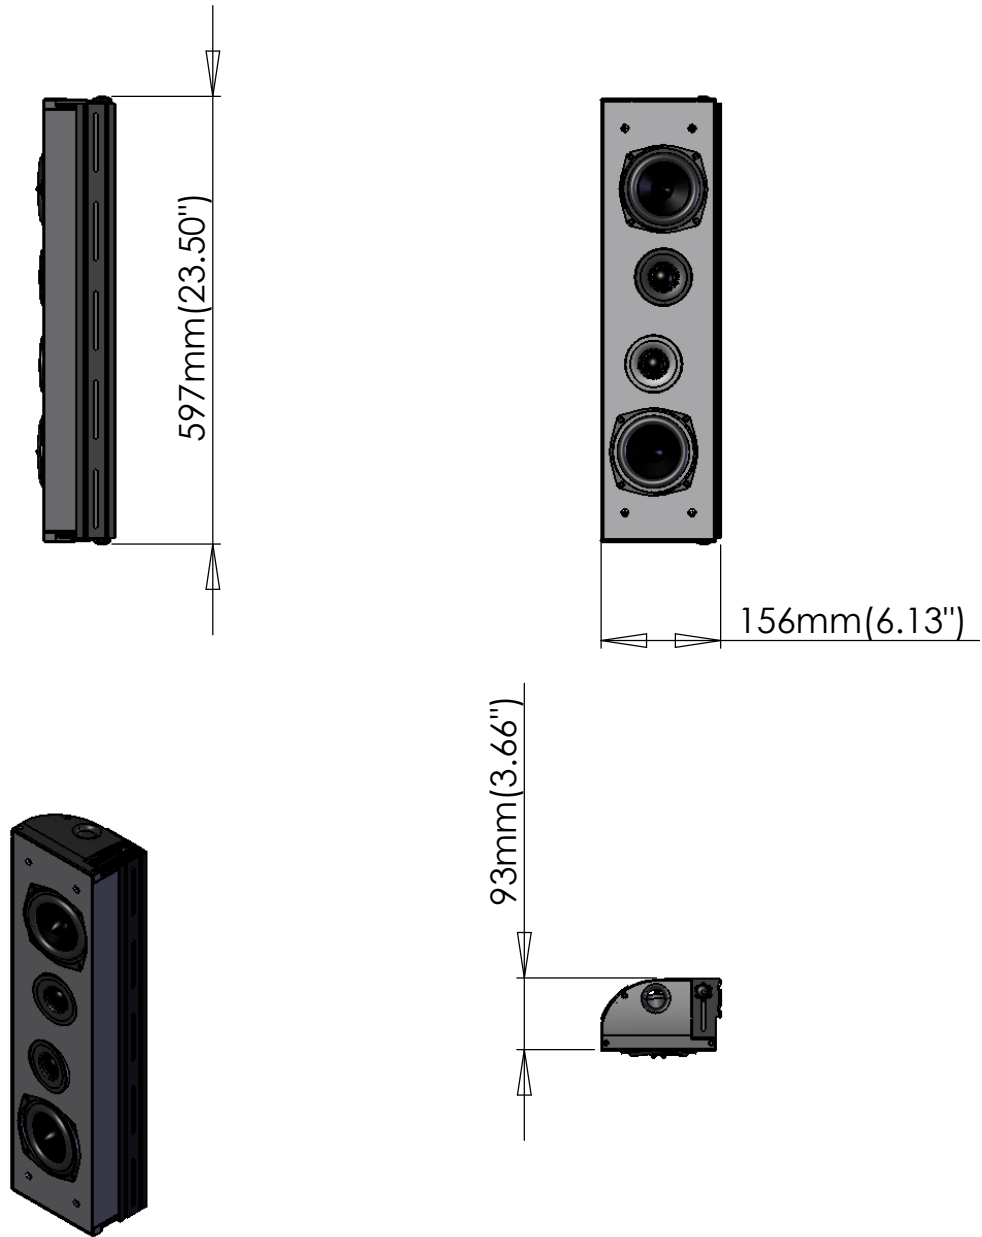

## Sketch LCR

**Note: Sketch was designed to be used with displays that require a grille of 605mm(23.80") or longer. All LCR models are 162mm(6.38") wide with the grille attached**